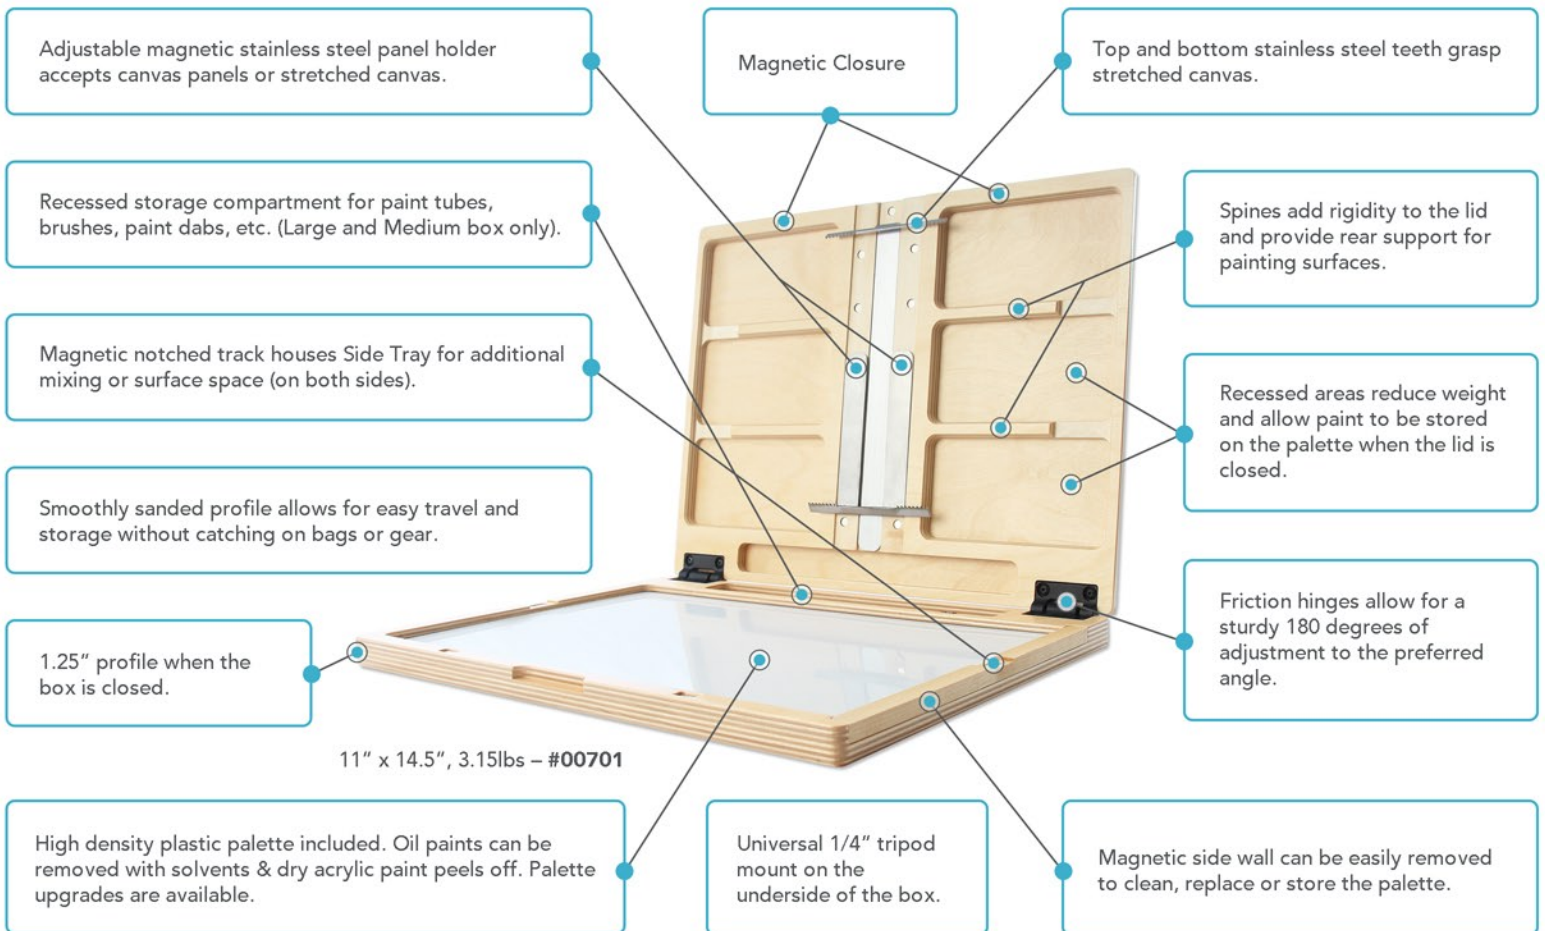

SEA TO SUMMIT

AND ANYWHERE IN BETWEEN

u.go™ Plein Air unites our 3 passions at New Wave® Fine Art Products: product design, the arts, and the outdoors.

u.go™ Anywhere™ Pochade Boxes and accessories prepare you for whatever plein air adventure you like, from sea to summit and anywhere in between.

Each tree's inherent beauty, shown in the grain lines, knots, and varying wood tones, combines with our work handcrafting each pochade box to create an item that is uniquely yours.

The products are designed and manufactured by New Wave® in Pennsylvania, USA. Patent Pending

FEATURES

Handcrafted using Baltic Birch wood, and finished with an extremely durable proprietary finish.

ADDITIONAL PRODUCTS / ACCESSORIES

8.4" x 11.25", 2.10lbs – #00702

Side Tray and Accessory Items Available

6" x 8", 1.35lbs – #00703